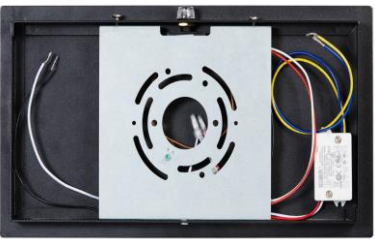

**LED PORTABLE DISPLAY**

LED PORTABLE DISPLAY - 14" x 21" - White Melamine	AL69007		1
---	---------	--	---

LED ACCESSORIES			Pieces per	
DESCRIPTION	PROD #	MSRP	Assortment	
12V PWR ADAP - FOR LED	AL69001	\$29.00	2	
120V PWR CORD EXT - LED PLAQ	AL69002	\$19.00	2	
7" X 13" small black plaque for LED (up to 3 numbers)	AL69003	\$69.00	4	
7" X 18 1/4" large black plaque for LED (4 and 5 numbers)	AL69005	\$79.00	3	
POP DISPLAY	AL69004		1	
Assortment Available *	AL69006		42	
includes 30-LED numbers 2-power adaptors 2-power cords 4-small plaques 3-large plaques POP display	<b>PLEASE CONTACT CUSTOMER SERVICE FOR ASSORTMENT PRICE</b>			

**AL69001**

**AL69002**

**AL69003 FRONT**

\* If purchased, you get any 4 numbers free of charge